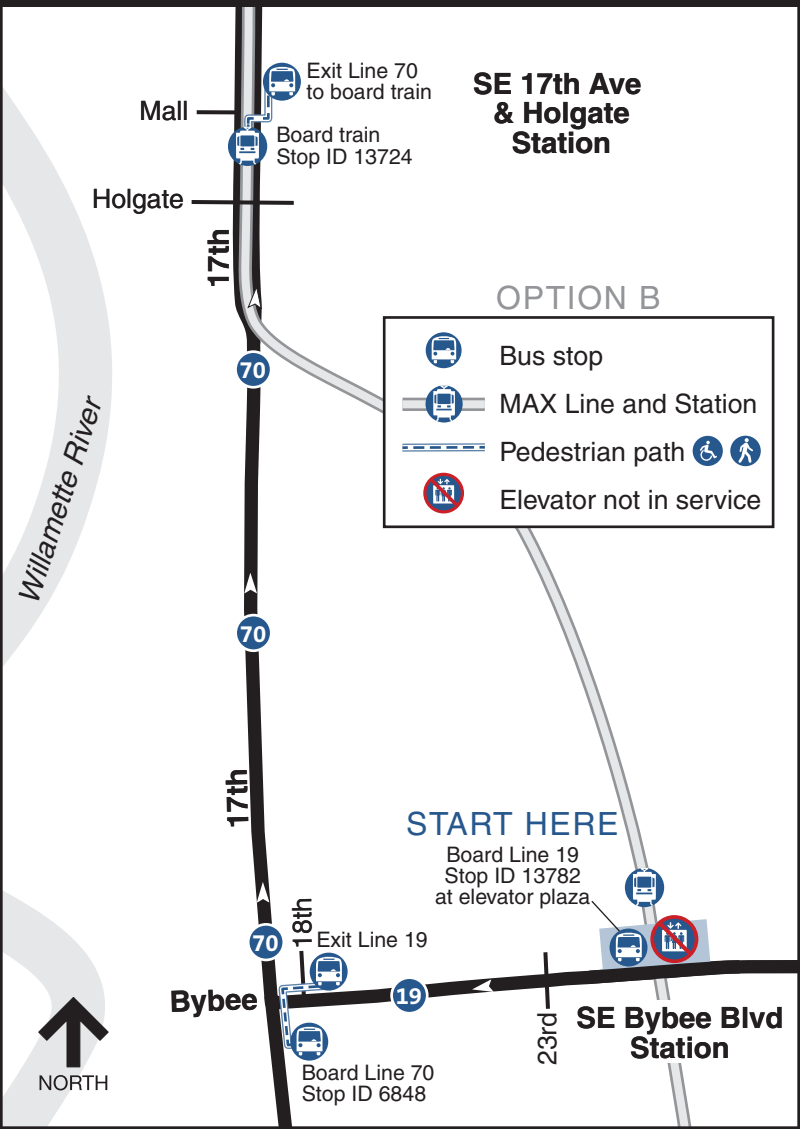

# MAX Station Elevator Outage Detour Northbound starting at SE Bybee Blvd Station

**SE 17th Ave & Holgate Station**

OPTION B

-  Bus stop
-  MAX Line and Station
-  Pedestrian path  
-  Elevator not in service

**START HERE**

Board Line 19  
Stop ID 13782  
at elevator plaza.

**Bybee**

**SE Bybee Blvd Station**

NORTH